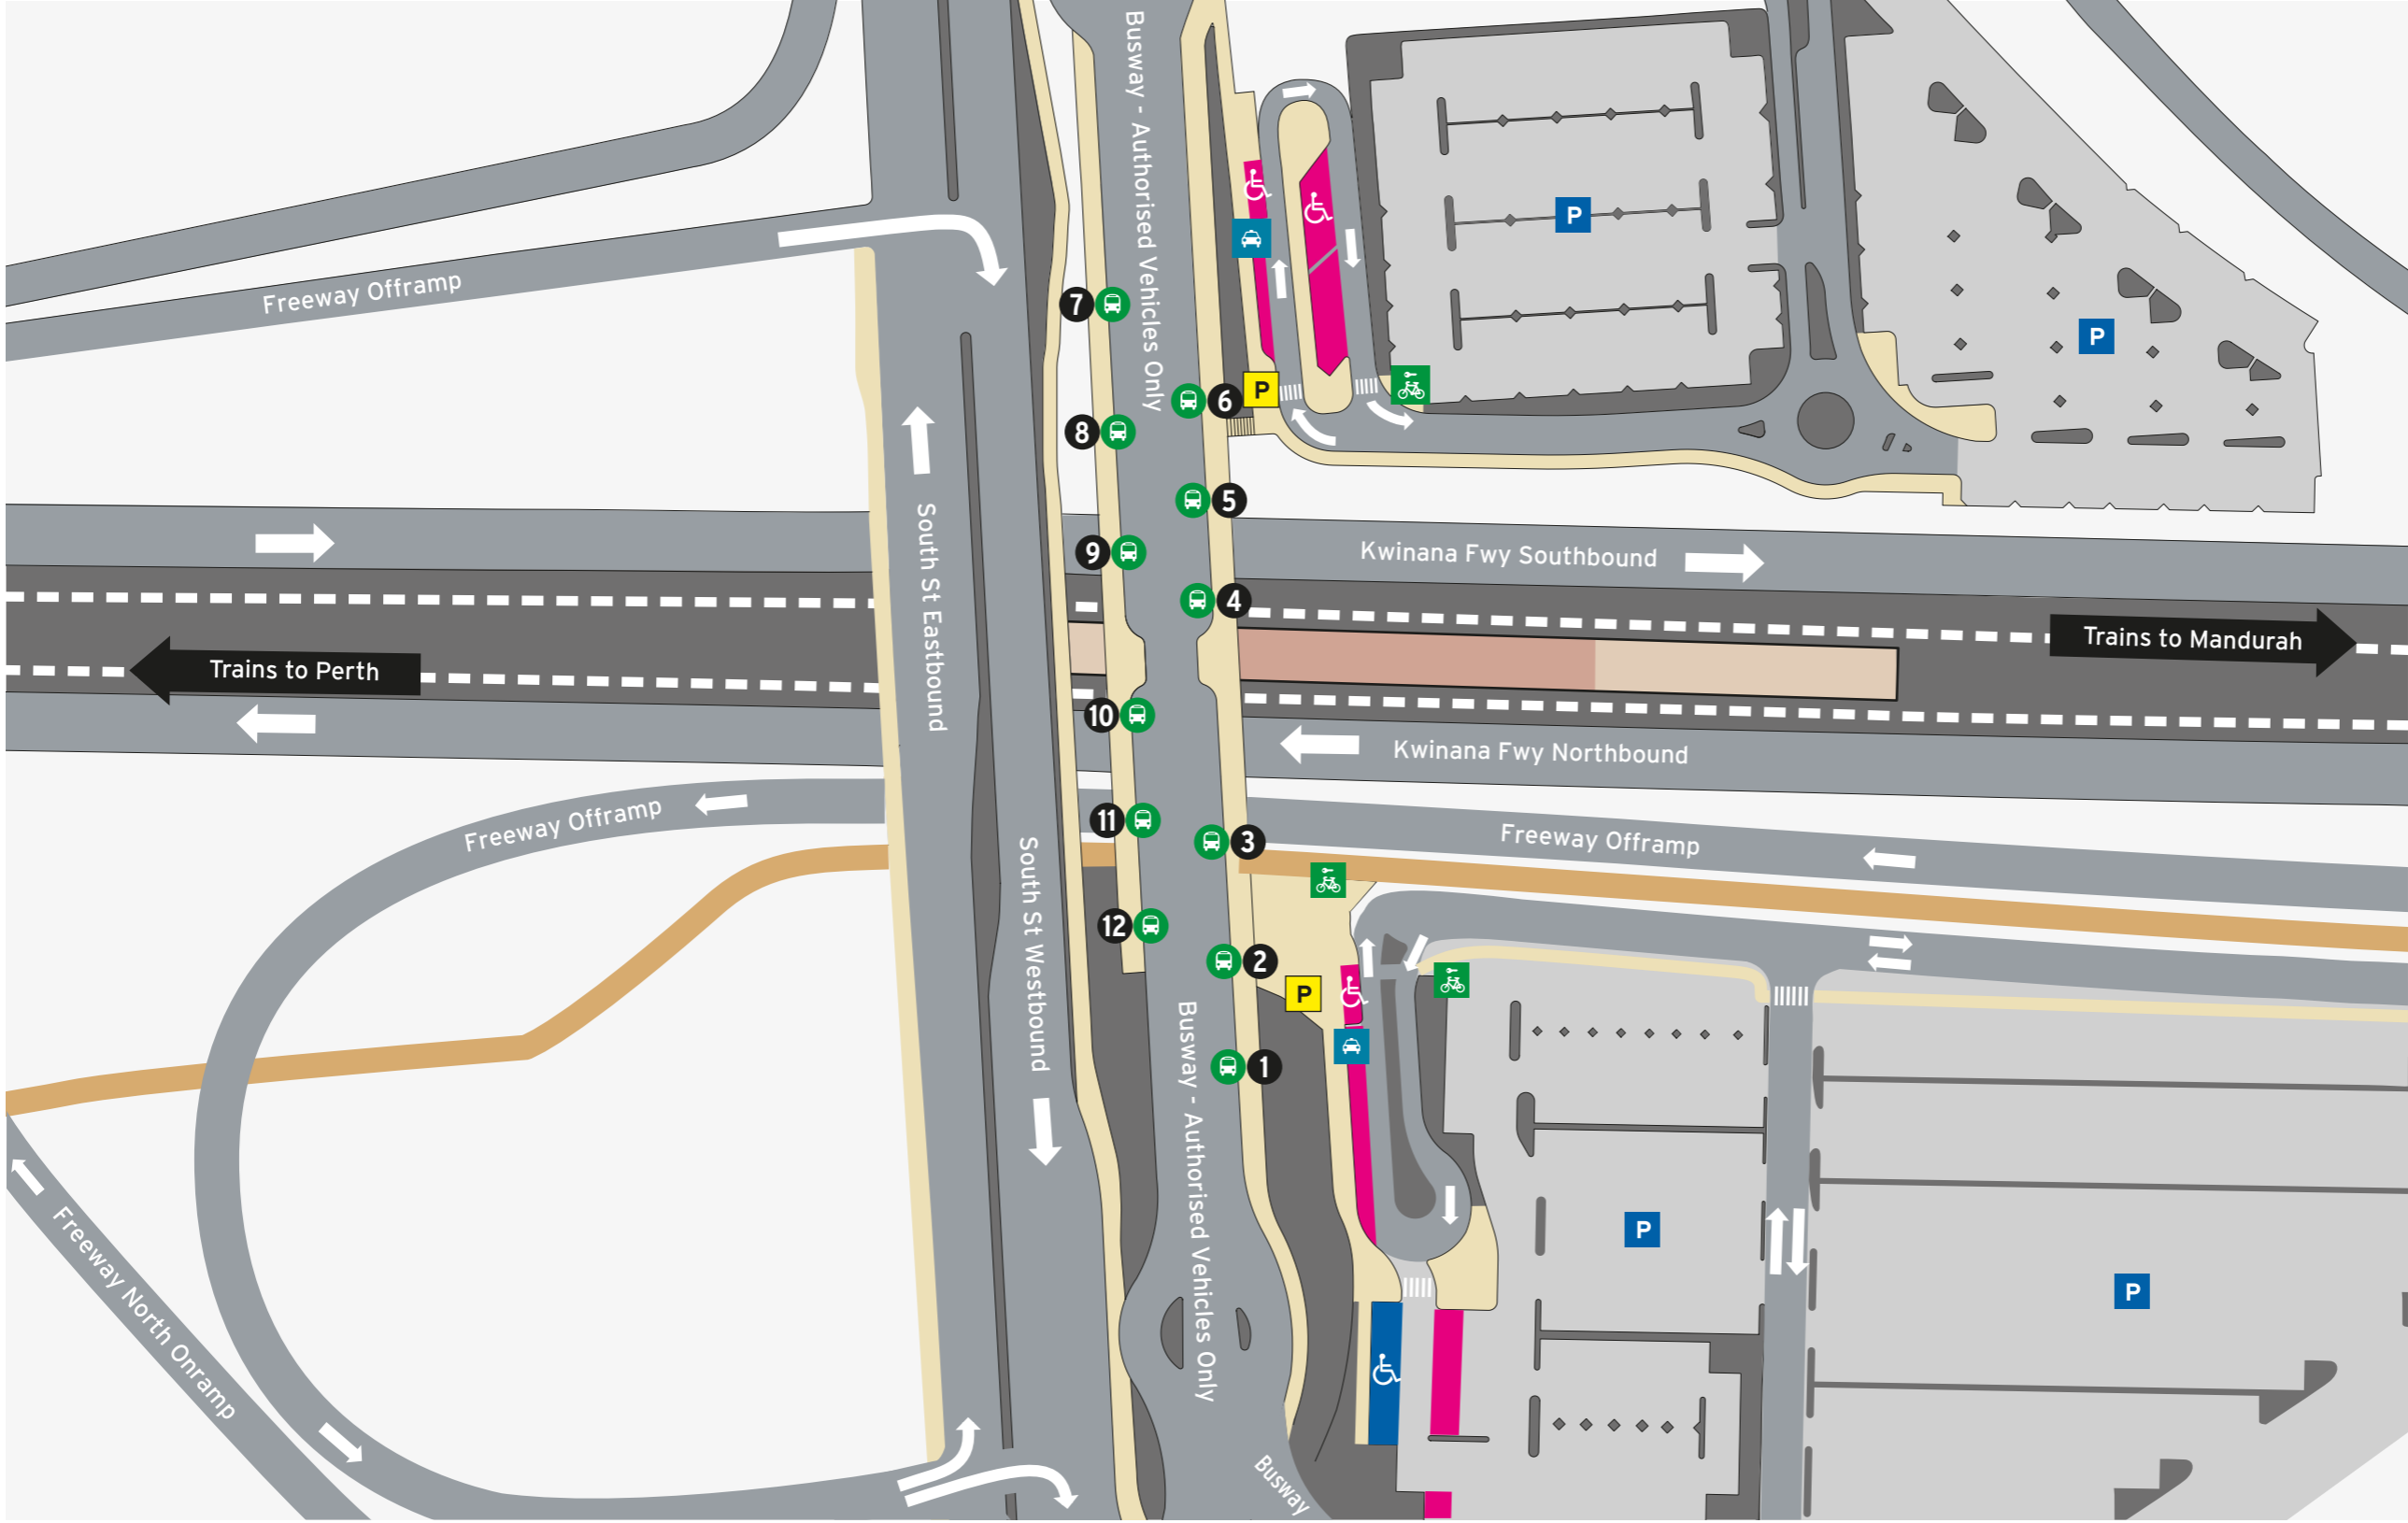

Legend

<p>North Point</p>	<p>Scale</p>	<p>Transperth Parking</p>	<p>Pathways</p>	<p>Principal Shared Path</p>	<p>Non-Accessible Area</p>
			<p>Platforms</p>	<p>Road</p>	

### Bus Stands

Stand	Route
1	510, 511
2	512, 513
3	503, 504, 505
4	998
5	204, 205, 206, 207 to Murdoch University
6	516, 517, 518, 519 to Murdoch TAFE
Train Replacement to Perth 909	
7	208 517 to Thornlie 518 to Cockburn 519 to Armadale School Specials
8	204, 205 to Maddington
9	206 to Cannington 207 to Thornlie
10	999
11	514, 515 516 to Willetton
12	Set Down
Train Replacement to Mandurah 909	

Legend

		All Access	Escalator	Ticket Barrier	Toilets - Male & Female Accessible Baby change room	Transperth Parking	Concourse & Ramp	Non-Accessible Area
North Point	Scale	Pedestrian Access	Lift	Bus Stand		Pathways	Principal Shared Path	
		Bicycle Access	Stairs			Platforms	Road	

This parking charge applies to all vehicles.

For more information on parking your vehicle visit [transperth.wa.gov.au](http://transperth.wa.gov.au)

**Legend**

		Bike Shelter	Taxi	ACROD Parking	Transperth Parking	Pathways	Concourse & Ramp	Road
North Point	Scale	Bus Stand		Short Term Parking	SmartParker Machine	Platforms	Principal Shared Path	Non-Accessible Area