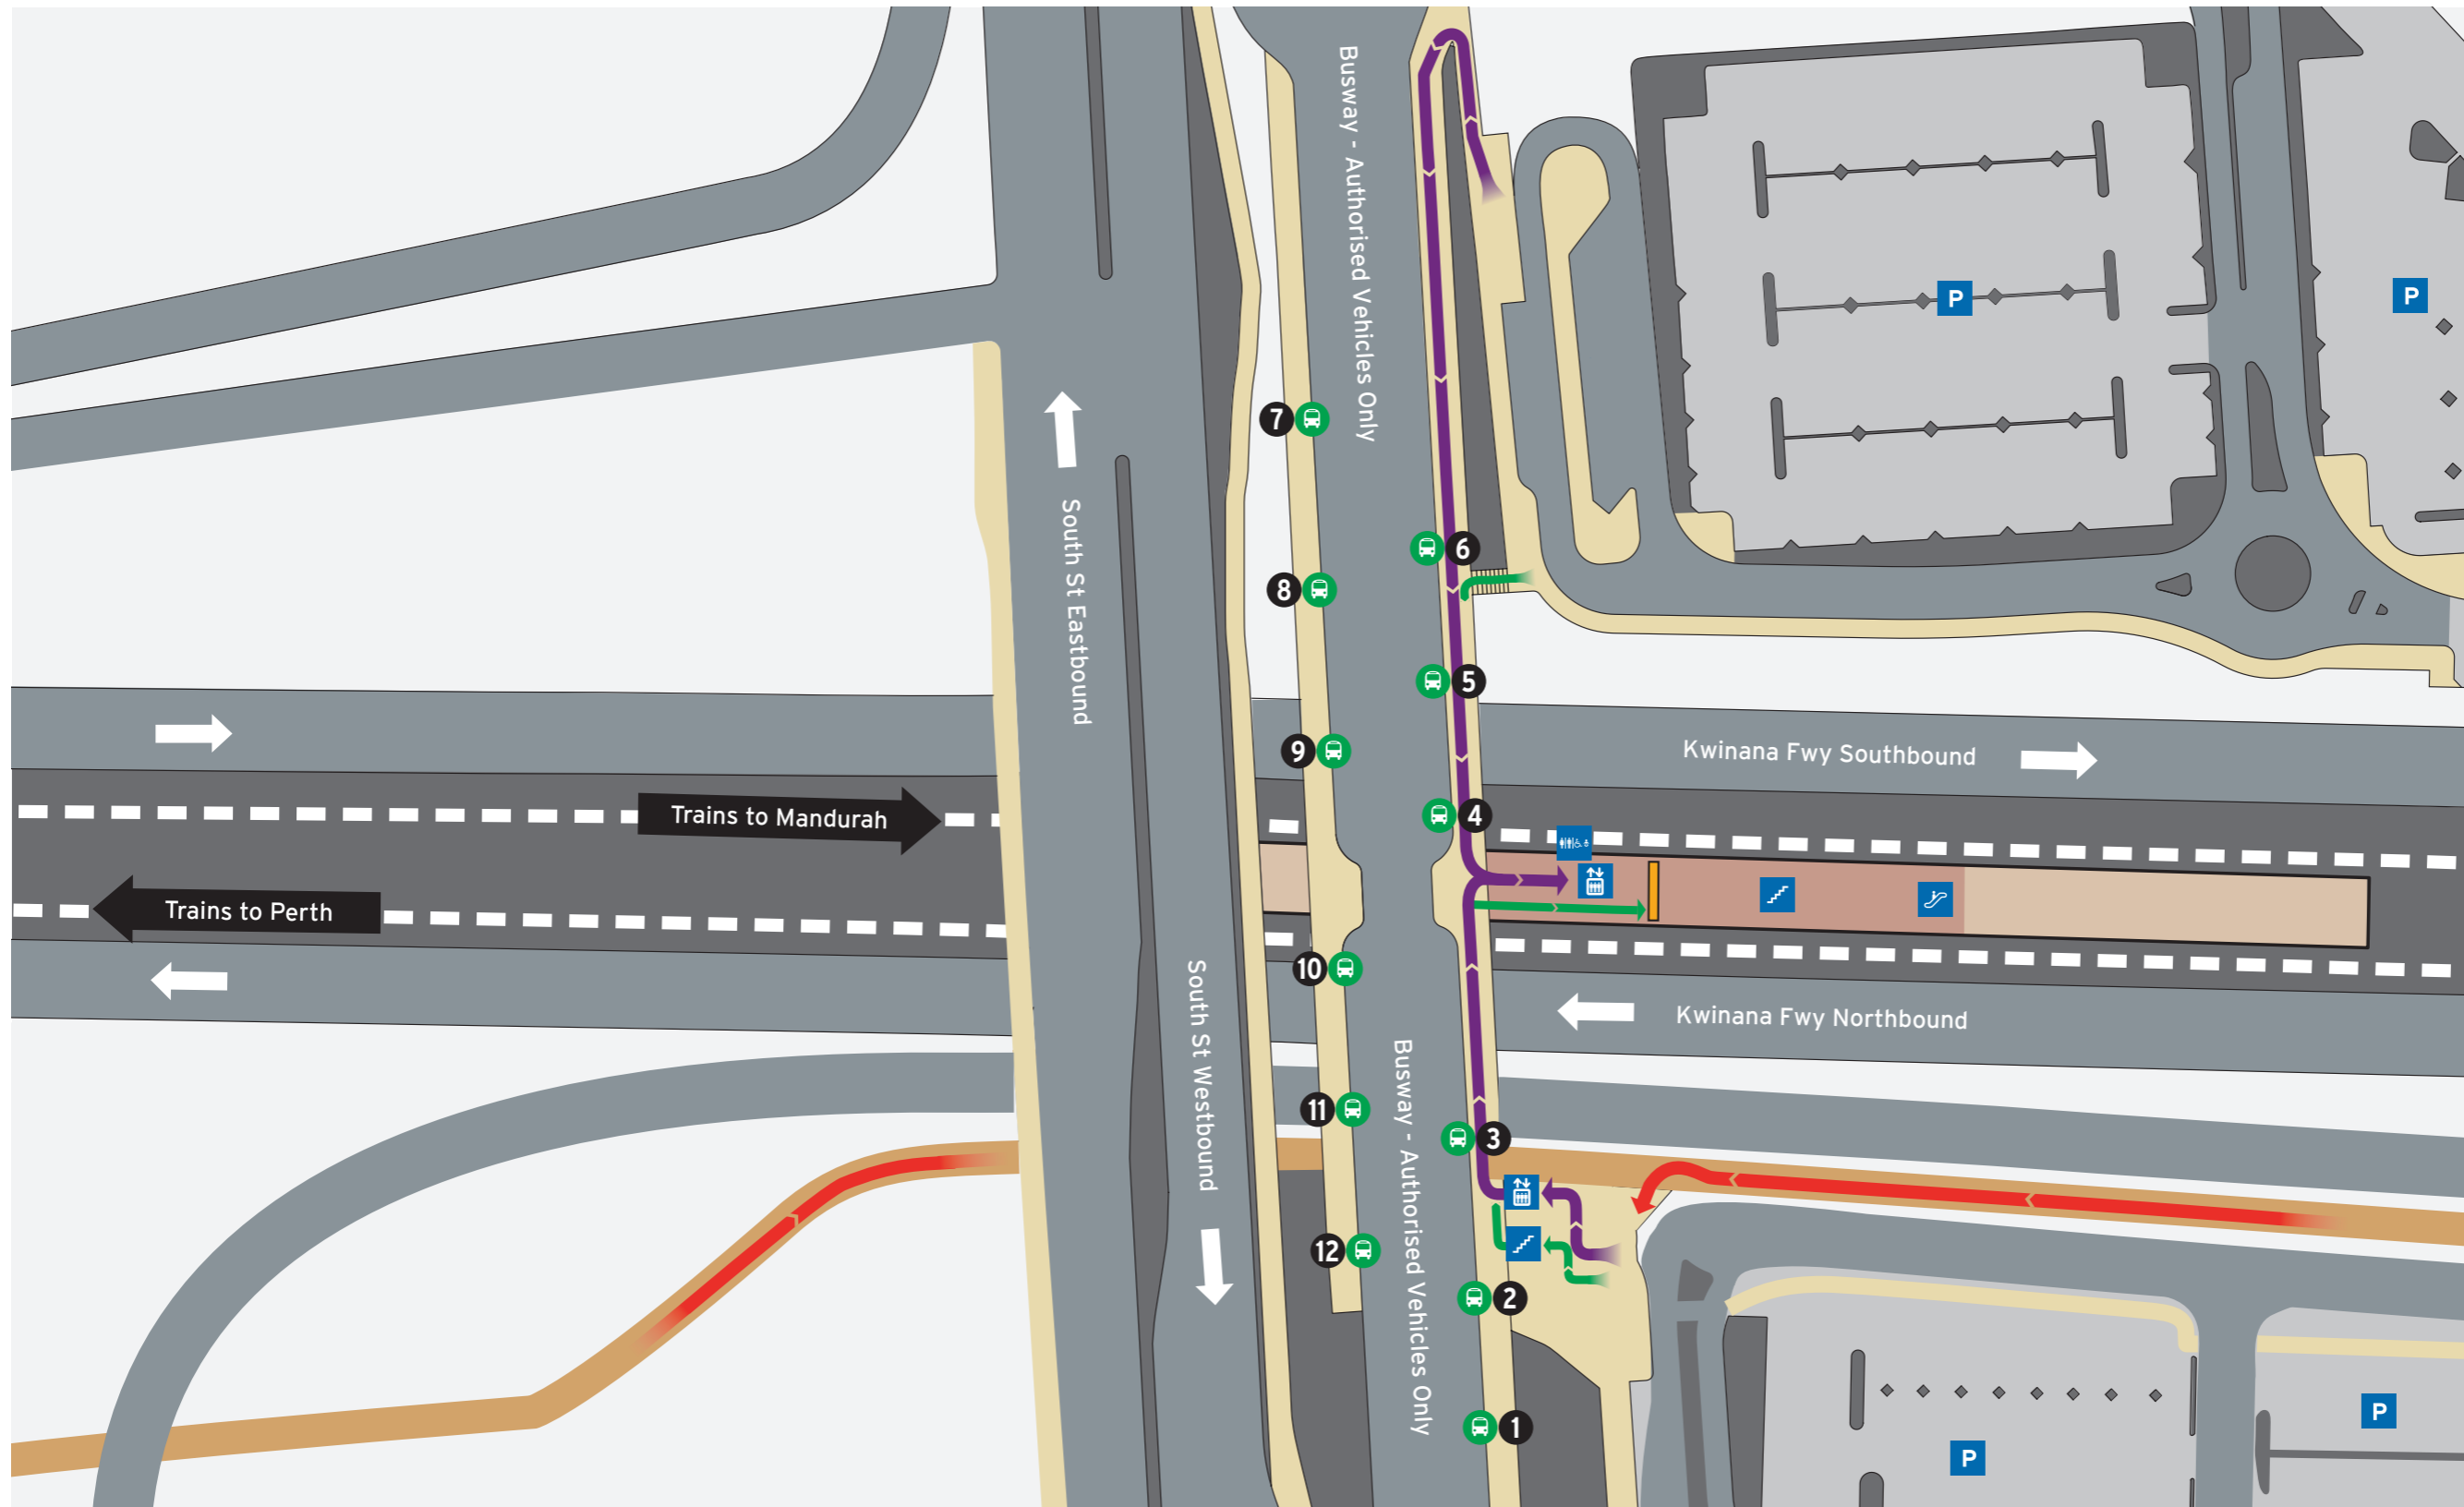

Legend

<p>North Point</p>	<p>Scale</p>	<p>Transperth Parking</p>	<p>Pathways</p>	<p>Principal Shared Path</p>	<p>Non-Accessible Area</p>
			<p>Platforms</p>	<p>Road</p>	

### Bus Stands

Stand	Route
1	510, 511
2	512, 513
3	503, 504, 505
4	998
5	204, 205, 206, 207 to Murdoch University
6	516, 517, 518, 519 to Murdoch TAFE
Train Replacement to Perth 909	
7	208 517 to Thornlie 518 to Cockburn 519 to Armadale School Specials
8	204, 205 to Maddington
9	206 to Cannington 207 to Thornlie
10	999
11	514, 515 516 to Willetton
12	Set Down
Train Replacement to Mandurah 909	

Legend

		All Access	Escalator	Ticket Barrier	Toilets - Male & Female Accessible Baby change room	Transperth Parking	Concourse & Ramp	Non-Accessible Area
North Point	Scale	Pedestrian Access	Lift	Bus Stand		Pathways	Principal Shared Path	
		Bicycle Access	Stairs			Platforms	Road	

This parking charge applies to all vehicles.

For more information on parking your vehicle visit [transperth.wa.gov.au](http://transperth.wa.gov.au)

**Legend**

		Bike Shelter	Taxi	ACROD Parking	Transperth Parking	Pathways	Concourse & Ramp	Road
North Point	Scale	Bus Stand		Short Term Parking	SmartParker Machine	Platforms	Principal Shared Path	Non-Accessible Area